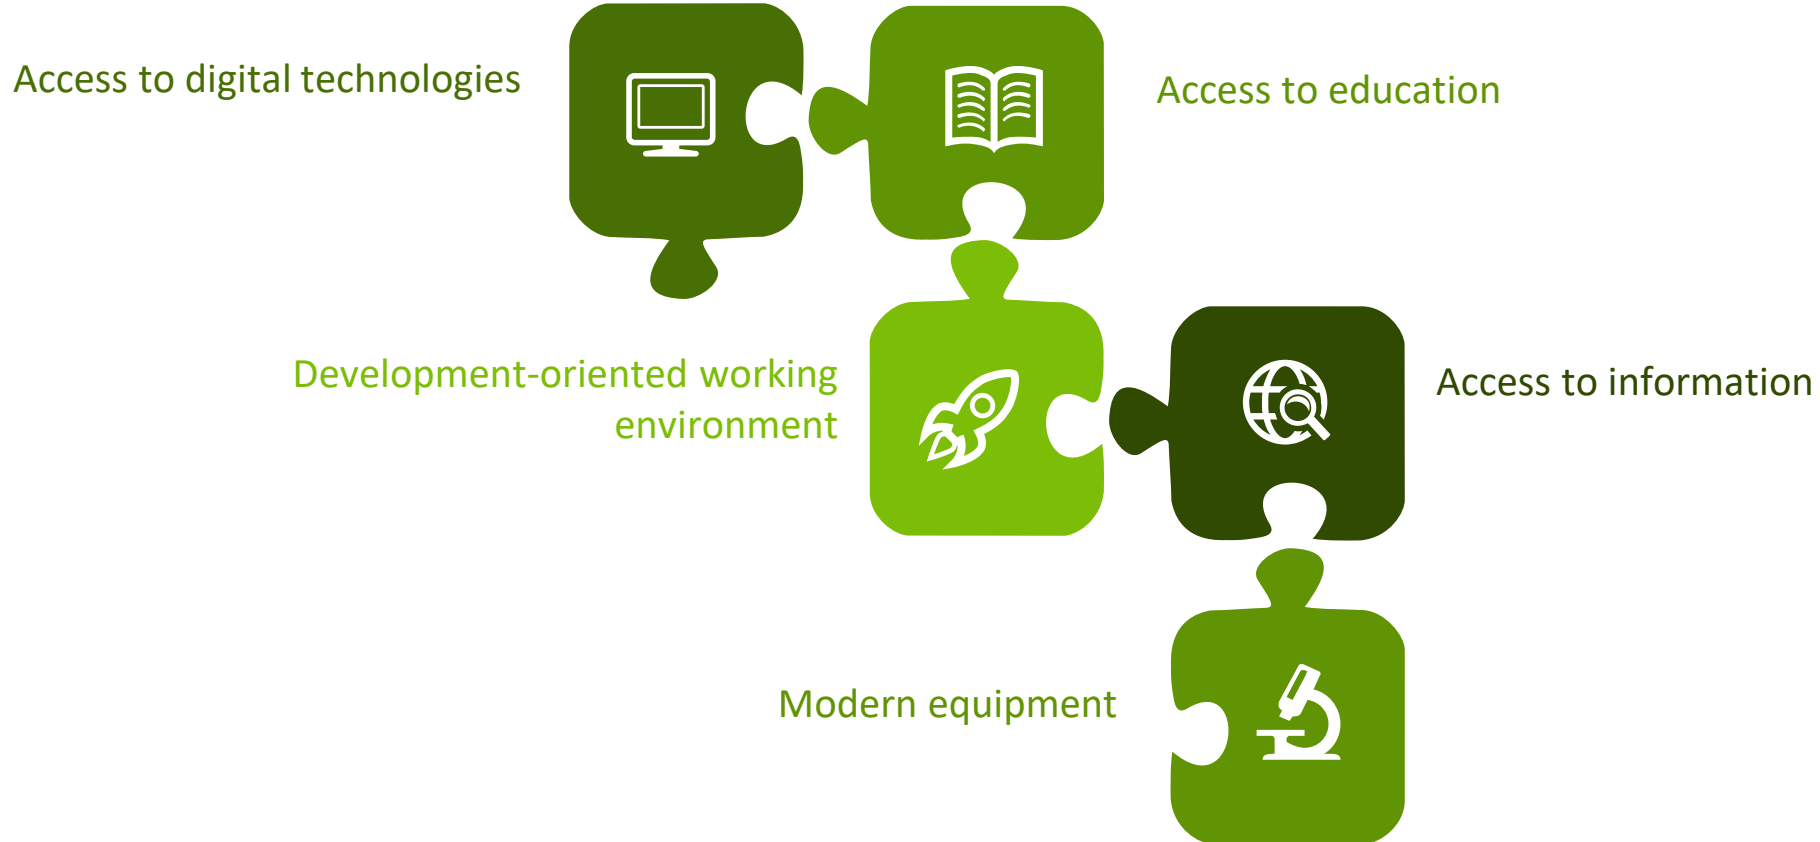

“Financial programs of support of Government of Georgia to stakeholders in the apple value chain” (10 mn)

ევროკავშირი
საქართველოსთვის

Project funded by the European Union

**SITUATION AND PROSPECTS OF THE
APPLE VALUE-CHAIN IN GEORGIA
THINK AND ACT TOGETHER**

Citrus vintage

Farmers' services in pandemic situation

Main directions of the updated extension

Access to digital technologies
regions.mepa.gov.ge

Operational response to farmers' problems

Record keeping of disasters

6-month internship at 54 centers includes:

- Farmer services in the centers
- Gaining experience in various enterprises and demonstration plots
- Gaining experience in various gov

Access to information

Activities of information-consulting units