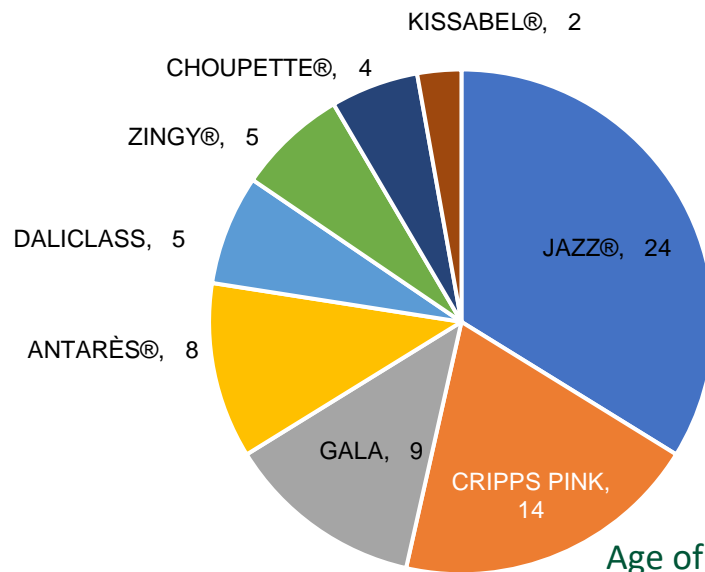

# PLANTED VARIETIES IN 2022

ORCHARDS

Apple orchard Dalival (ha)

Age of the orchard:  
60% < 10 year old

Total acreage: 82 ha

- Apple: 72 ha
- Organic apple: 9 ha

Organic orchard Dalival (ha)