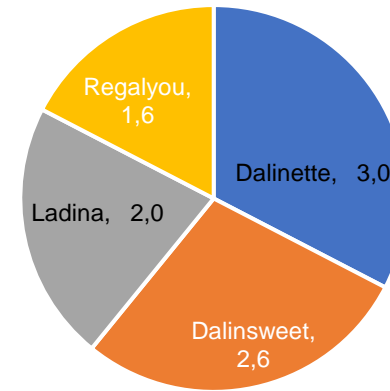

# PLANTED VARIETIES IN 2022

ORCHARDS

Apple orchard Dalival (ha)

Age of the orchard:  
60% < 10 year old

Total acreage: 82 ha

- Apple: 72 ha
- Organic apple: 9 ha

Organic orchard Dalival (ha)