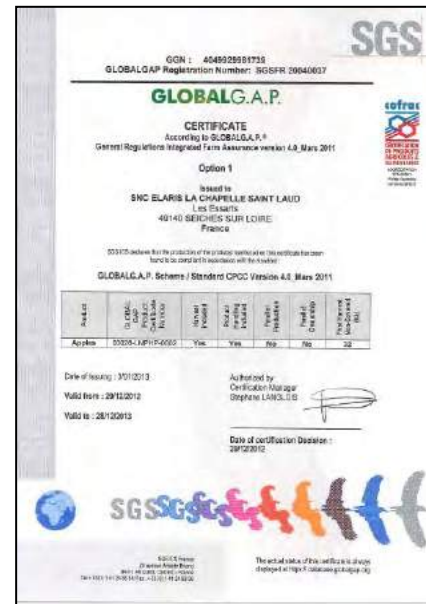

# CERTIFICATION SIGNS FOR QUALITY GUARANTEE

NURSERY

The certification guarantees:

- The absence of any degeneration disease: virus, viroïde, phytoplasma...
- The authenticity of the varieties, i.e. the conformity to the standard of the variety defined within the Official Catalogue
- The conformity to European regulations: phytosanitary certificate and European agricultural conformity

|  |   |  |  |  |
|--|---|--|--|--|
|  | Variété et nom botanique :<br><b>Rusticana</b><br>(Malus domestica) | Plant Passport-PZ<br><i>Erwinia Amylovora</i><br>Code fournisseur :<br>PI10192 | Parcelle / Coordonnées / N° de lot :<br>PVFON20<br>CC 42587<br>Année : 20 21 |  |
|  | Valable pour :<br>Greffons certifiés INFEL®                         |  |  |  |

# QUALITY CERTIFICATION

- BRC
- Global Gap
- Nature's choice
- FQC

ORCHARDS

Standard varieties

.....

Niche varieties

.....

Managed varieties