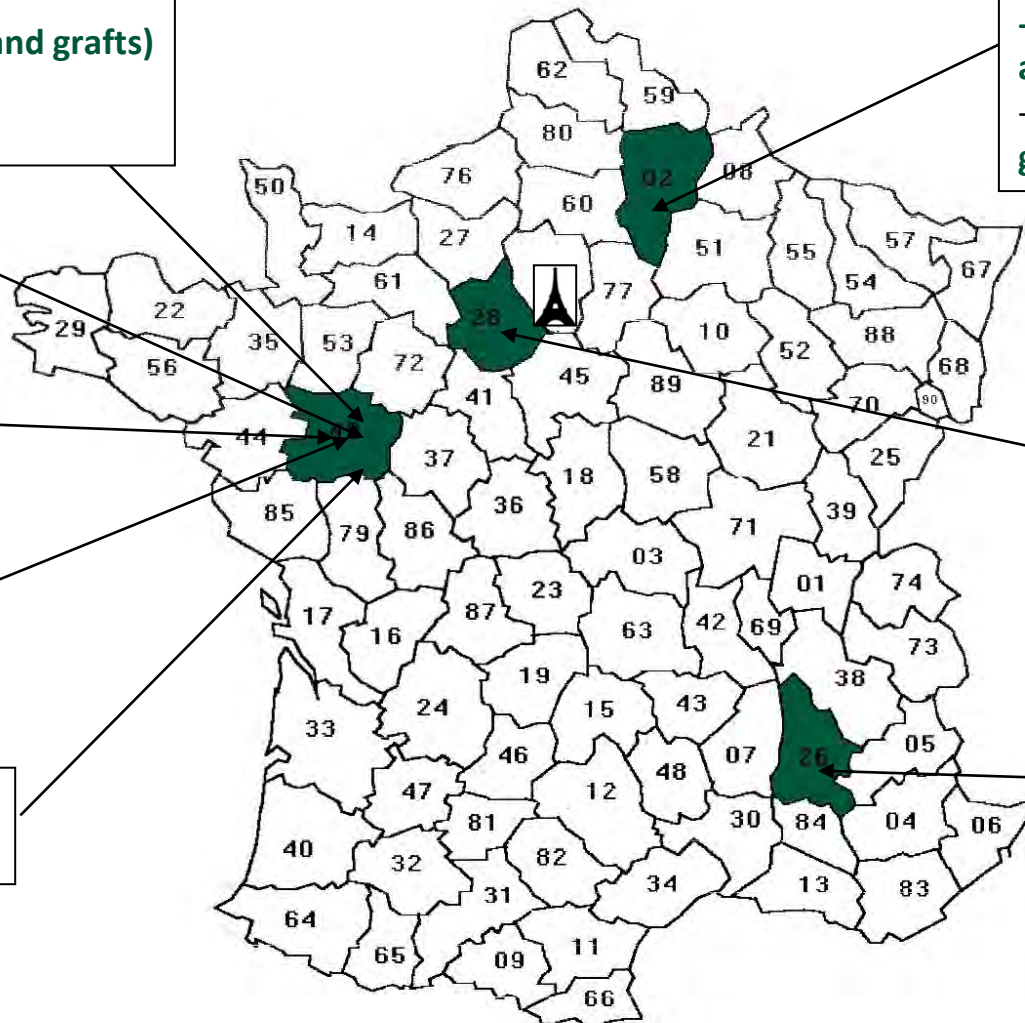

# KEY FIGURES

INTRODUCTION

- **Research & Development of pip and stone fruits:**
  - Pip fruit research unit (20 ha) with IFO in Angers and 1 trial orchard for stone fruit in Montélimar
  - More than 20,000 seeds generated per year in apple breeding
  - More than 40,000 trees under observation from apple, pear and stone fruits
- **Nursery:**
  - 5 million apple, pear and stone fruit trees
  - 5 million rootstocks
  - 6 million grafts and buds
  - 8 nursery subsidiary companies
  - A large catalogue with more than 200 apple, pear, cherry, peach, nectarine, apricot and plums varieties and more than 25 rootstocks for pip and stone fruit varieties
- **Orchards: 81 ha** of fruit plantations
- **7 production centers - 137 staff members**

# GEOGRAPHY: THE SITES

INTRODUCTION

**Lézigné:**  
- Nursery (rootstocks and grafts)  
- Workshop  
- R&D  
*ifo.*

**Bourgneuf:**  
Apple orchards

**Angers:**  
Administration

**Seiches:**  
Nursery  
(Rootstocks and grafts)

**Doué en Anjou:**  
Nursery (trees)

**Villers-Cotterêts:**  
- Head quarters and administration  
- Nursery (trees and grafts)

**Chartres:**  
Nursery (trees)

**Montélimar:**  
- Administration  
- Nursery (trees, rootstocks and grafts)