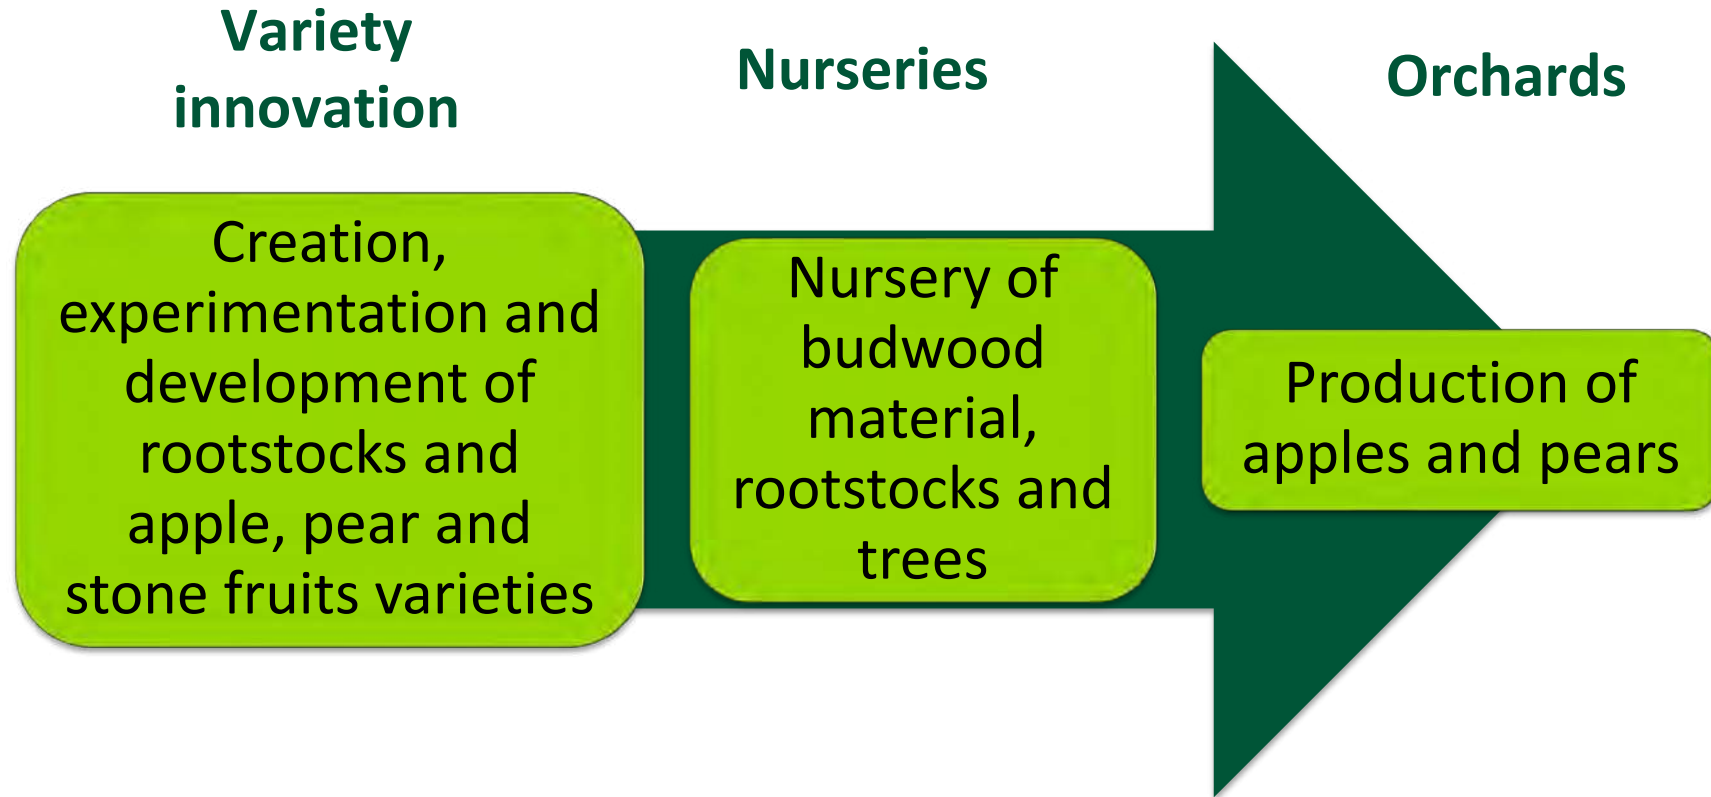

OUR ACTIVITIES